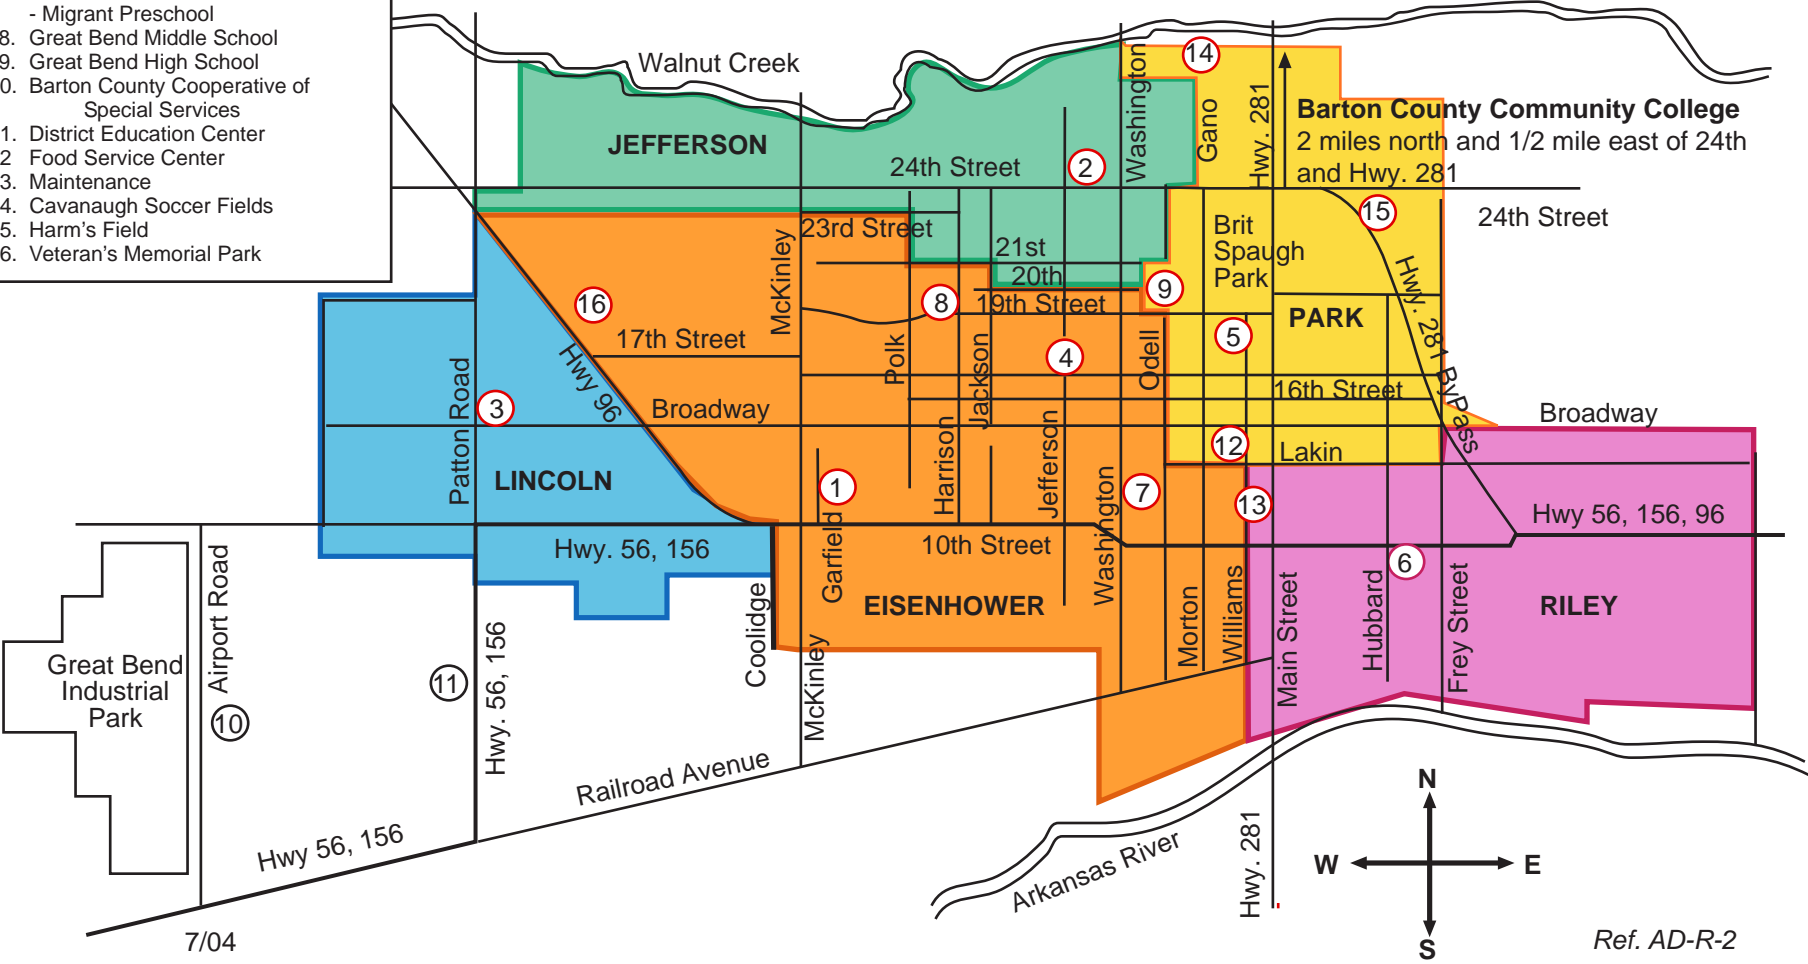

City of GREAT BEND, KANSAS

USD 428 School Boundaries

- Legend for Location of Facilities
1. Eisenhower Elementary School
 2. Jefferson Elementary School
 3. Lincoln Elementary School
 4. Morrison School
 5. Park Elementary School
 6. Riley Elementary School
 7. Washington Early Childhood Facility
- Parent Teacher Resource Center
- Helping Hands Preschool
- Head Start
- Parents As Teachers
- Migrant Preschool
 8. Great Bend Middle School
 9. Great Bend High School
 10. Barton County Cooperative of Special Services
 11. District Education Center
 12. Food Service Center
 13. Maintenance
 14. Cavanaugh Soccer Fields
 15. Harm's Field
 16. Veteran's Memorial Park

Ref. AD-R-2