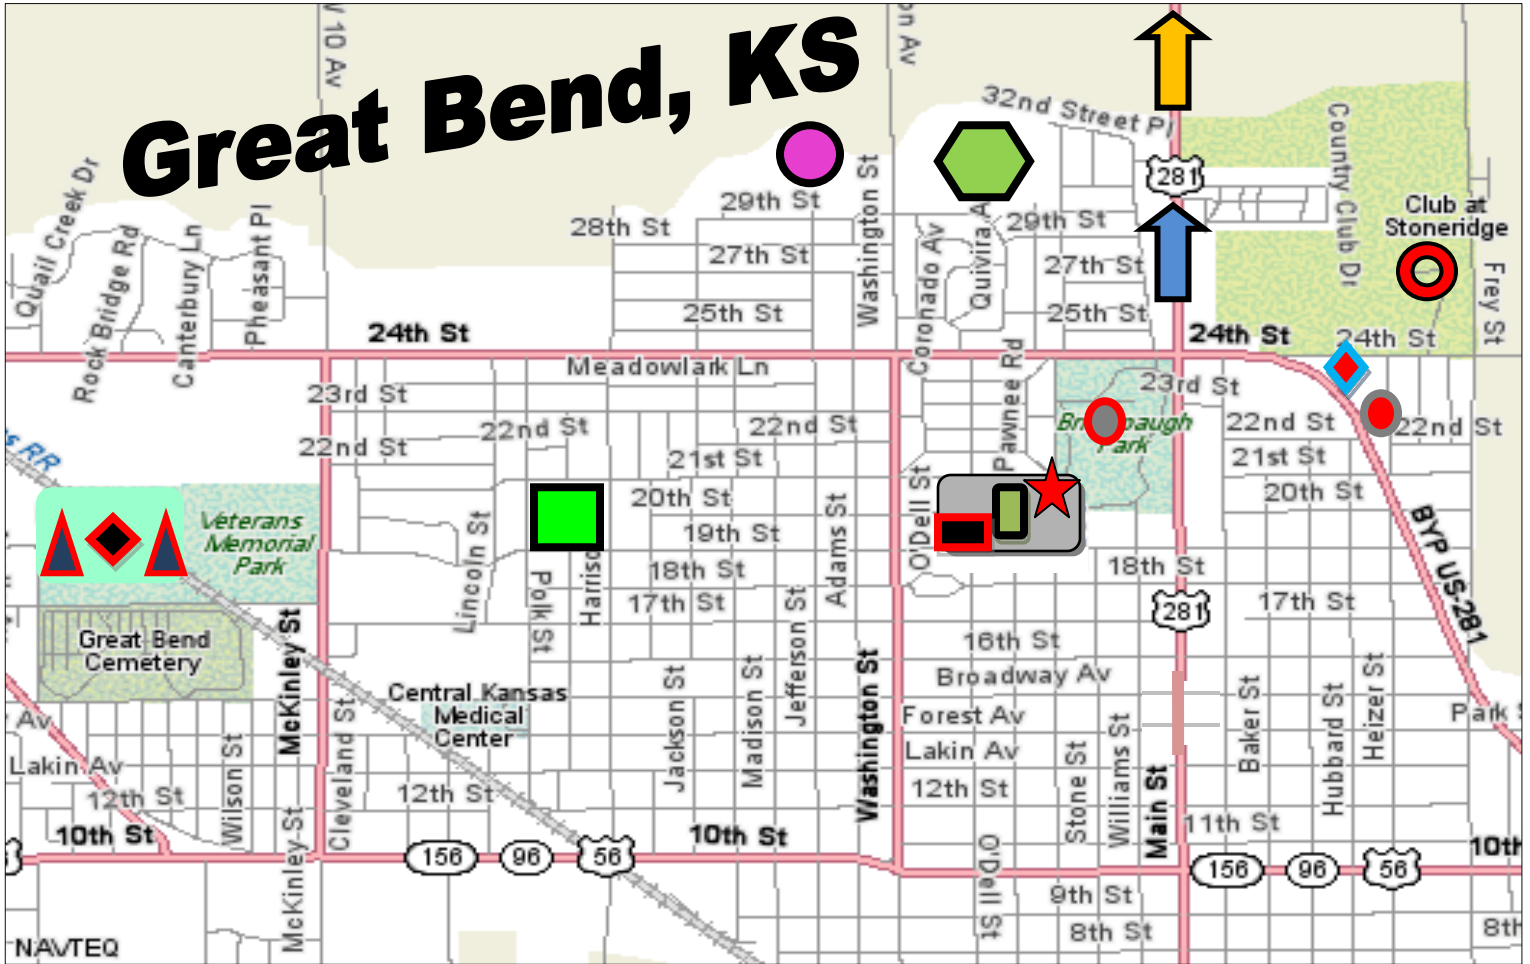

Great Bend High School Sporting Event Venue Locations

-  Great Bend High School; 2027 Morton Street, Great Bend, KS 67530
-  GBHS Gymnasium (Boys & Girls Varsity Basketball, JV and Varsity Volleyball)
-  Panther Athletic Center (PAC); (High School Wrestling, Freshman & JV Basketball and Freshman Volleyball)
-  Memorial Stadium (High School & Middle School Football and Track)
-  Great Bend Middle School; 1919 Harrison, Great Bend, KS 67530 (MS Volleyball, Boys & Girls Basketball, Wrestling)
-  Veteran's Memorial Park; 4717 17th Street Terrace or 4000 17th Street Terrace
-  Al Burns Field (Varsity Baseball)  (Boys and Girls JV & Varsity Tennis)
-  Harms Field; 2305 Heizer
-  (JV & "C"-team Baseball)  (Varsity Softball)  Britt Spaugh Park (JV Softball)
-  The Club at Stone Ridge; 24th Street & Frey or 1438 24th Street (Boys & Girls JV and Varsity Golf)
-  Walnut Bowling Alley; 3101 North Washington (Boys & Girls Bowling)
-  Cavanaugh Soccer Complex; 3126 Washington or 2318 32nd Street Place (Boys & Girls JV and Varsity Soccer)
-  Lake Barton Cross Country Course; Five miles north on US Highway 281 to NW 60 Road and ¼ mile West. (Boys & Girls Cross Country)
-  Barton Community College; 245 NE 30th Road (Boys and Girls Swimming)